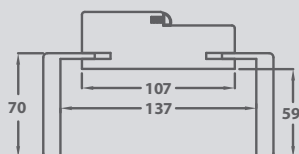

TELAI • FRAMES

telaio FLAT di serie
standard FLAT frame